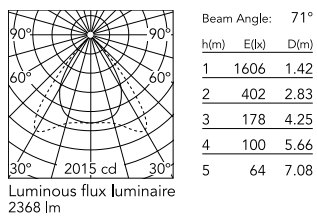

Schematic light drawing