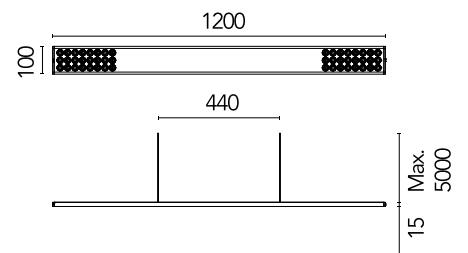

LED - Top LED - 25W - 2368lm - 4000K - CRI> 98 - Beam° 71

Suspension luminaire. Down emission. High-quality colour rendering Full Spectrum light source. Driver not included. Adjustable suspension height. Mechanical union module available for modular lines for various units. UGR<19. EN12464 - cd/m2 @ 65°<3000 compliant. Casambi, maximum distance between fixtures: 50m.

Are you a professional and your project needs consulting and support?

[BOOK AN APPOINTMENT](#)