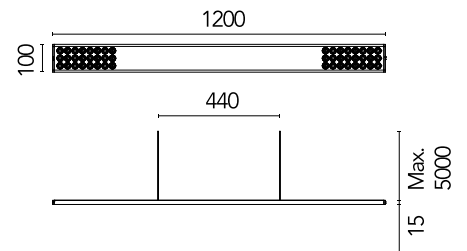

LED - Top LED - 25W - 2368lm - 4000K - CRI> 98 - Beam° 71

Suspension luminaire. Down emission. High-quality colour rendering Full Spectrum light source. Driver not included. Adjustable suspension height. Mechanical union module available for modular lines for various units. UGR<19. EN12464 - cd/m2 @ 65°<3000 compliant. Casambi, maximum distance between fixtures: 50m.

Are you a professional and your project needs consulting and support?

[BOOK AN APPOINTMENT](#)