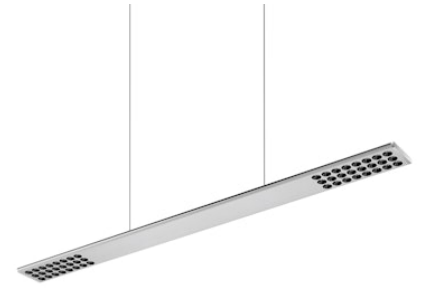

## Workmates Suspension Down Full Spectrum

Designed by FLOS Architectural, 2023

LED - Top LED - 25W - 2184lm - 3500K - CRI> 98 - Beam° 71

Suspension luminaire. Down emission. High-quality colour rendering Full Spectrum light source. Driver not included. Adjustable suspension height. Mechanical union module available for modular lines for various units. UGR<19. EN12464 - cd/m2 @ 65°<3000 compliant. Casambi, maximum distance between fixtures: 50m.

### Main specifications

Mounting	Suspension
Environments	Indoor dry location
Light source type	LED
Light sources included	Yes
LED type	Top LED
Lamp category	LED
Number of lamps	1
Power (W)	25
System power (W)	28
Source flux (lm)	2902
Lumen Output (lm)	2184