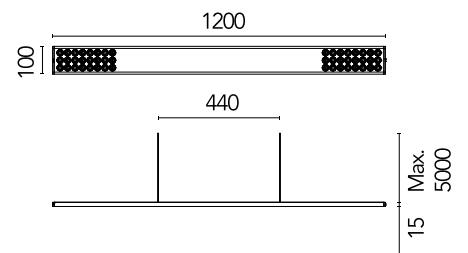

FLOS

05.6332.40 White

Workmates Suspension Down Full Spectrum

Designed by FLOS Architectural, 2023

LED - Top LED - 25W - 2521lm - 4000K - CRI> 98 - Beam° 73

Suspension luminaire. Down emission. High-quality colour rendering Full Spectrum light source. Driver not included. Adjustable suspension height. Mechanical union module available for modular lines for various units. UGR<19. EN12464 - cd/m2 @ 65°<3000 compliant. Casambi, maximum distance between fixtures: 50m.

Are you a professional and your project needs consulting and support?

[BOOK AN APPOINTMENT](#)

Main specifications

| | |
|------------------------|---------------------|
| Mounting | Suspension |
| Environments | Indoor dry location |
| Light source type | LED |
| Light sources included | Yes |
| LED type | Top LED |
| Lamp category | LED |
| Number of lamps | 1 |
| Power (W) | 25 |
| System power (W) | 28 |
| Source flux (lm) | 3146 |
| Lumen Output (lm) | 2521 |

Physical

| | |
|------------------|-------|
| Colour | White |
| Cord colour | White |
| Cord length (mm) | 5000 |
| Net weight (kg) | 1.95 |
| IP internal | 20 |

Download

Mounting instructions [↓ PDF](#)

| | |
|--------------------------|-----------------------|
| Lighting type | Total |
| Light distribution | Symmetric |
| CCT (K) | 4000 |
| CRI> | 98 |
| McAdam steps (SDCM) | 3 |
| Rf fidelity index | 97 |
| Rg gamut index | 101 |
| LED Life / Failure Ratio | L80B50>60.000h_Tc85°C |
| Beam angle C0-180 (°) | 73 |
| Beam angle C90-270 (°) | 75 |
| Extreme cut off | Yes |
| UGR _L | <16 |