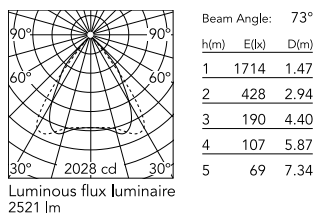

Physical

| | |
|------------------|-------|
| Colour | White |
| Cord colour | White |
| Cord length (mm) | 5000 |
| Net weight (kg) | 1.95 |
| IP internal | 20 |

Download

Mounting instructions [↓ PDF](#)

Photometric Files

ULD [↓ ULD](#)

LDT / IES [↓ ZIP](#)

Technical Drawings

2D [↓ ZIP](#)

3D [↓ ZIP](#)

Schematic light drawing

Photometric

| | |
|--------------------------|-----------------------|
| Lighting type | Total |
| Light distribution | Symmetric |
| CCT (K) | 4000 |
| CRI> | 98 |
| McAdam steps (SDCM) | 3 |
| Rf fidelity index | 97 |
| Rg gamut index | 101 |
| LED Life / Failure Ratio | L80B50>60.000h_Tc85°C |
| Beam angle C0-180 (°) | 73 |
| Beam angle C90-270 (°) | 75 |
| Extreme cut off | Yes |
| UGR _L | <16 |