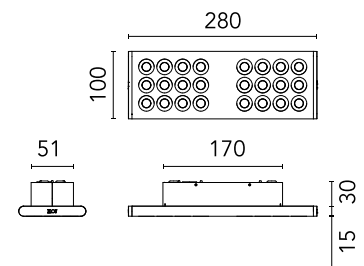

FLOS

05.6207.AP.CB Anodized Silver

Workmates Surface Small High Efficiency Casambi NEW

Designed by FLOS Architectural, 2023

Ceiling surface luminaire. High efficiency light source. Integrated driver. UGR<19. EN12464 - cd/m2 @ 65°<3000 compliant. Casambi, maximum distance between fixtures: 50m.

Are you a professional and your project needs consulting and support?

[BOOK AN APPOINTMENT](#)

Main specifications

Mounting	Ceiling surface
Environments	Indoor dry location
Light source type	LED
Light sources included	Yes
LED type	Top LED
Lamp category	LED
Number of lamps	1
Power (W)	14
System power (W)	15.5
Source flux (lm)	2256
Lumen Output (lm)	1648
Efficacy (lm/W)	107

Physical

Colour	Anodized Silver
Orientation	Fixed
Net weight (kg)	0.6
IP internal	20

Download

[Mounting instructions](#) PDF

Photometric Files

[ULD](#) ULD

[LDT / IES](#) ZIP

Technical Drawings

[2D](#) ZIP

[3D](#) ZIP

Schematic light drawing

Photometric

Lighting type	Direct
Light distribution	Asymmetric
CCT (K)	4000
CRI>	90
McAdam steps (SDCM)	3
Rf fidelity index	89
Rg gamut index	98
LED Life / Failure Ratio	L80B50>60.000h_Tc85°C
Beam angle C0-180 (°)	82
Beam angle C90-270 (°)	71
Extreme cut off	Yes
UGR _L	<16