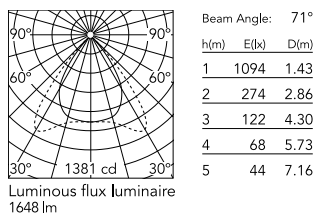

Physical

Colour	Anodized Silver
Orientation	Fixed
Net weight (kg)	0.6
IP internal	20

Download

[Mounting instructions](#) PDF

Photometric Files

[ULD](#) ULD

[LDT / IES](#) ZIP

Technical Drawings

[2D](#) ZIP

[3D](#) ZIP

Schematic light drawing

Photometric

Lighting type	Direct
Light distribution	Asymmetric
CCT (K)	4000
CRI>	90
McAdam steps (SDCM)	3
Rf fidelity index	89
Rg gamut index	98
LED Life / Failure Ratio	L80B50>60.000h_Tc85°C
Beam angle C0-180 (°)	82
Beam angle C90-270 (°)	71
Extreme cut off	Yes
UGR _L	<16