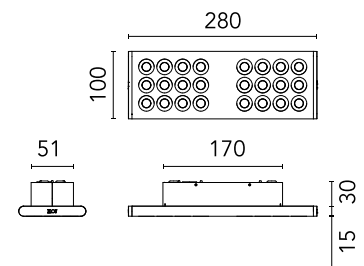

FLOS

05.6201.40.C6 All White

Workmates Surface Small High Efficiency Casambi NEW

Designed by FLOS Architectural, 2023

Ceiling surface luminaire. High efficiency light source. Integrated driver. UGR<19. EN12464 - cd/m2 @ 65°<3000 compliant. Casambi, maximum distance between fixtures: 50m.

Are you a professional and your project needs consulting and support?

[BOOK AN APPOINTMENT](#)

Main specifications

Mounting	Ceiling surface
Environments	Indoor dry location
Light source type	LED
Light sources included	Yes
LED type	Top LED
Lamp category	LED
Number of lamps	1
Power (W)	14
System power (W)	15.5
Source flux (lm)	2186
Lumen Output (lm)	1773
Efficacy (lm/W)	115

Physical

Colour	All White
Orientation	Fixed
Net weight (kg)	0.6
IP internal	20

Download

[Mounting instructions](#) PDF

Photometric Files

[ULD](#) ULD

[LDT / IES](#) ZIP

Technical Drawings

[2D](#) ZIP

[3D](#) ZIP

Schematic light drawing

Photometric

Lighting type	Direct
Light distribution	Symmetric
CCT (K)	3500
CRI>	90
McAdam steps (SDCM)	3
Rf fidelity index	89
Rg gamut index	106
LED Life / Failure Ratio	L80B50>60.000h_Tc85°C
Beam angle C0-180 (°)	76
Beam angle C90-270 (°)	76
Extreme cut off	Yes
UGR _L	<19