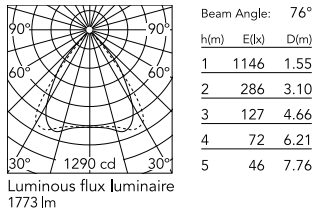

Physical

Colour	All White
Orientation	Fixed
Net weight (kg)	0.6
IP internal	20

Download

[Mounting instructions](#) PDF

Photometric Files

[ULD](#) ULD

[LDT / IES](#) ZIP

Technical Drawings

[2D](#) ZIP

[3D](#) ZIP

Schematic light drawing

Photometric

Lighting type	Direct
Light distribution	Symmetric
CCT (K)	3500
CRI>	90
McAdam steps (SDCM)	3
Rf fidelity index	89
Rg gamut index	106
LED Life / Failure Ratio	L80B50>60.000h_Tc85°C
Beam angle C0-180 (°)	76
Beam angle C90-270 (°)	76
Extreme cut off	Yes
UGR _L	<19