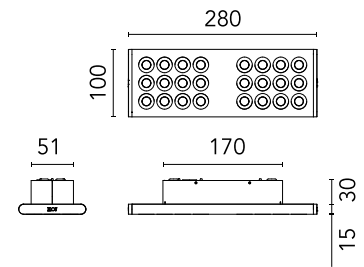

Ceiling surface luminaire. High quality colour rendering Full Spectrum light source. Integrated driver. UGR<16. EN12464 - cd/m² @ 65°<3000 compliant. Casambi, maximum distance between fixtures: 50m.

Are you a professional and your project needs consulting and support?

BOOK AN APPOINTMENT