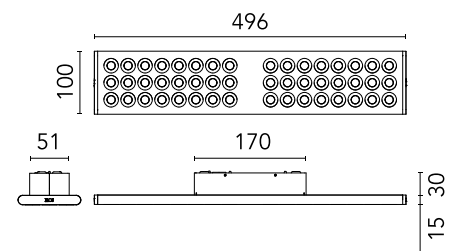

FLOS

05.6227.40.C6 All White

Workmates Surface Large High Efficiency Casambi NEW

Designed by FLOS Architectural, 2023

Ceiling surface luminaire. High efficiency light source. Integrated driver. UGR<19. EN12464 - cd/m² @ 65°<3000 compliant. Casambi, maximum distance between fixtures: 50m.

Are you a professional and your project needs consulting and support?

[BOOK AN APPOINTMENT](#)

Main specifications

Mounting	Ceiling surface
Environments	Indoor dry location
Light source type	LED
Light sources included	Yes
LED type	Top LED
Lamp category	LED
Number of lamps	1
Power (W)	27.6
System power (W)	28
Source flux (lm)	4384
Lumen Output (lm)	3408
Efficacy (lm/W)	122

Physical

Colour	All White
Orientation	Fixed
Net weight (kg)	0.97
IP internal	20

Download

Mounting instructions [↓ PDF](#)

Photometric Files

LDT / IES [↓ ZIP](#)

Technical Drawings

2D [↓ ZIP](#)

3D [↓ ZIP](#)

Schematic light drawing

Photometric

Lighting type	Direct
Light distribution	Asymmetric
CCT (K)	4000
CRI>	90
McAdam steps (SDCM)	3
Rf fidelity index	89
Rg gamut index	98
LED Life / Failure Ratio	L80B50>60.000h_Tc85°C
Beam angle C0-180 (°)	82
Beam angle C90-270 (°)	71
Extreme cut off	Yes
UGR _L	<19