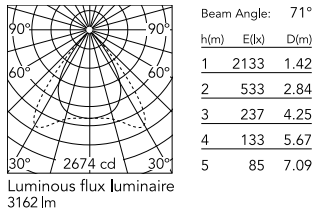

Are you a professional and your project needs consulting and support?

[BOOK AN APPOINTMENT](#)

Main specifications

Mounting	Ceiling surface
Environments	Indoor dry location
Light source type	LED
Light sources included	Yes
LED type	Top LED
Lamp category	LED
Number of lamps	1
Power (W)	27.6
System power (W)	28
Source flux (lm)	4384
Lumen Output (lm)	3408
Efficacy (lm/W)	122

Physical

Colour	All White
Orientation	Fixed
Net weight (kg)	0.97
IP internal	20

Download

Mounting instructions [↓ PDF](#)

Photometric Files

LDT / IES [↓ ZIP](#)

Technical Drawings

2D [↓ ZIP](#)

3D [↓ ZIP](#)

Schematic light drawing

Photometric

Lighting type	Direct
Light distribution	Asymmetric
CCT (K)	4000
CRI>	90
McAdam steps (SDCM)	3
Rf fidelity index	89
Rg gamut index	98
LED Life / Failure Ratio	L80B50>60.000h_Tc85°C
Beam angle C0-180 (°)	82
Beam angle C90-270 (°)	71
Extreme cut off	Yes
UGR _L	<19