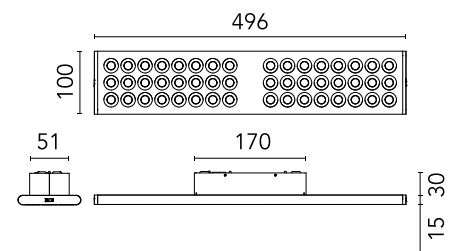

FLOS

05.6222.40.C6 All White

Workmates Surface Large High Efficiency Casambi NEW

Designed by FLOS Architectural, 2023

Ceiling surface luminaire. High efficiency light source. Integrated driver. UGR<19. EN12464 - cd/m² @ 65°<3000 compliant. Casambi, maximum distance between fixtures: 50m.

Are you a professional and your project needs consulting and support?

[BOOK AN APPOINTMENT](#)

Main specifications

Mounting	Ceiling surface
Environments	Indoor dry location
Light source type	LED
Light sources included	Yes
LED type	Top LED
Lamp category	LED
Number of lamps	1
Power (W)	27.6
System power (W)	28
Source flux (lm)	4384
Lumen Output (lm)	3594
Efficacy (lm/W)	129

Physical

Colour	All White
Orientation	Fixed
Net weight (kg)	0.97
IP internal	20

Download

Mounting instructions [↓ PDF](#)

Photometric Files

LDT / IES [↓ ZIP](#)

Technical Drawings

2D [↓ ZIP](#)

3D [↓ ZIP](#)

Schematic light drawing

Photometric

Lighting type	Direct
Light distribution	Symmetric
CCT (K)	4000
CRI>	90
McAdam steps (SDCM)	3
Rf fidelity index	89
Rg gamut index	98
LED Life / Failure Ratio	L80B50>60.000h_Tc85°C
Beam angle C0-180 (°)	74
Beam angle C90-270 (°)	74
Extreme cut off	Yes
UGR _L	<19