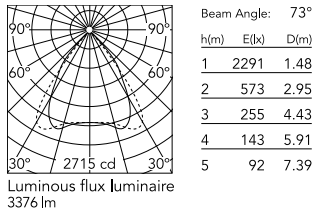

Are you a professional and your project needs consulting and support?

[BOOK AN APPOINTMENT](#)

Main specifications

Mounting	Ceiling surface
Environments	Indoor dry location
Light source type	LED
Light sources included	Yes
LED type	Top LED
Lamp category	LED
Number of lamps	1
Power (W)	27.6
System power (W)	28
Source flux (lm)	4384
Lumen Output (lm)	3594
Efficacy (lm/W)	129

Physical

Colour	All White
Orientation	Fixed
Net weight (kg)	0.97
IP internal	20

Download

Mounting instructions [↓ PDF](#)

Photometric Files

LDT / IES [↓ ZIP](#)

Technical Drawings

2D [↓ ZIP](#)

3D [↓ ZIP](#)

Schematic light drawing

Photometric

Lighting type	Direct
Light distribution	Symmetric
CCT (K)	4000
CRI>	90
McAdam steps (SDCM)	3
Rf fidelity index	89
Rg gamut index	98
LED Life / Failure Ratio	L80B50>60.000h_Tc85°C
Beam angle C0-180 (°)	74
Beam angle C90-270 (°)	74
Extreme cut off	Yes
UGR _L	<19