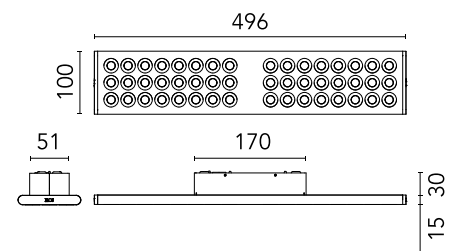

FLOS

05.6221.40.C6 All White

Workmates Surface Large High Efficiency Casambi NEW

Designed by FLOS Architectural, 2023

Ceiling surface luminaire. High efficiency light source. Integrated driver. UGR<19. EN12464 - cd/m² @ 65°<3000 compliant. Casambi, maximum distance between fixtures: 50m.

Are you a professional and your project needs consulting and support?

[BOOK AN APPOINTMENT](#)

Main specifications

Mounting	Ceiling surface
Environments	Indoor dry location
Light source type	LED
Light sources included	Yes
LED type	Top LED
Lamp category	LED
Number of lamps	1
Power (W)	27.6
System power (W)	28
Source flux (lm)	4158
Lumen Output (lm)	3408
Efficacy (lm/W)	122

Physical

Colour	All White
Orientation	Fixed
Net weight (kg)	0.97
IP internal	20

Download

Mounting instructions [↓ PDF](#)

Photometric Files

LDT / IES [↓ ZIP](#)

Technical Drawings

2D [↓ ZIP](#)

3D [↓ ZIP](#)

Schematic light drawing

Photometric

Lighting type	Direct
Light distribution	Symmetric
CCT (K)	3500
CRI>	90
McAdam steps (SDCM)	3
Rf fidelity index	89
Rg gamut index	106
LED Life / Failure Ratio	L80B50>60.000h_Tc85°C
Beam angle C0-180 (°)	74
Beam angle C90-270 (°)	74
Extreme cut off	Yes
UGR _L	<19