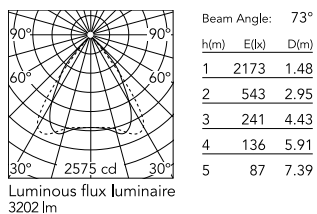

Physical

Colour	All White
Orientation	Fixed
Net weight (kg)	0.97
IP internal	20

Download

Mounting instructions [↓ PDF](#)

Photometric Files

LDT / IES [↓ ZIP](#)

Technical Drawings

2D [↓ ZIP](#)

3D [↓ ZIP](#)

Schematic light drawing

Photometric

Lighting type	Direct
Light distribution	Symmetric
CCT (K)	3500
CRI>	90
McAdam steps (SDCM)	3
Rf fidelity index	89
Rg gamut index	106
LED Life / Failure Ratio	L80B50>60.000h_Tc85°C
Beam angle C0-180 (°)	74
Beam angle C90-270 (°)	74
Extreme cut off	Yes
UGR _L	<19