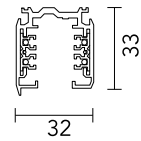

Are you a professional and your project needs consulting and support?

[BOOK AN APPOINTMENT](#)

Main specifications

Mounting	Suspension, Ceiling surface
Environments	Indoor dry location

Physical

Colour	Matte Black
Trim	No
Length (mm)	4000
Net weight (kg)	3.20
IP internal	20
IP external	20