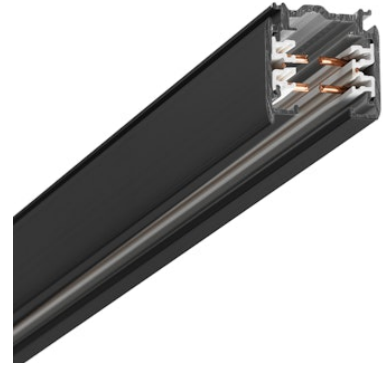

FLOS

60.3104.14ADA Matte Black

Three Phase Track Surface/Pendant Dali 4000 mm

Length: 4000 - Suspension, Ceiling surface

GLOBAL PRO offers benefits for advanced installations: the main connectors are feedable and the feeding cable can be hidden under the elegant suspension accessories. GLOBAL PRO lighting tracks are designed for easy surface mounting on ceilings and walls, or recessed mounting in suspended ceilings. Lighting tracks can be suspended at any desired height. Other advantages of the three-circuit system are its high loading capacity and the possibility of forming independent fixture groups in all three circuits. This permits illumination of the most demanding environments.

Are you a professional and your project needs consulting and support?

[BOOK AN APPOINTMENT](#)

Main specifications

Mounting	Suspension, Ceiling surface
Environments	Indoor dry location

Physical

Colour	Matte Black
Trim	No
Length (mm)	4000
Net weight (kg)	3.20
IP internal	20
IP external	20