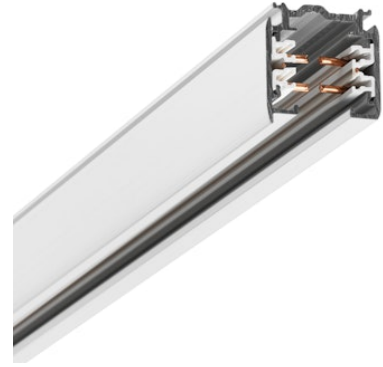

# FLOS

60.3104.11ADA Matte White

## Three Phase Track Surface/Pendant Dali 4000 mm

Length: 4000 - Suspension, Ceiling surface

GLOBAL PRO offers benefits for advanced installations: the main connectors are feedable and the feeding cable can be hidden under the elegant suspension accessories. GLOBAL PRO lighting tracks are designed for easy surface mounting on ceilings and walls, or recessed mounting in suspended ceilings. Lighting tracks can be suspended at any desired height. Other advantages of the three-circuit system are its high loading capacity and the possibility of forming independent fixture groups in all three circuits. This permits illumination of the most demanding environments.