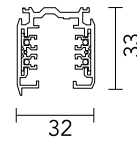

FLOS

60.3104.11ADA Matte White

Three Phase Track Surface/Pendant Dali 4000 mm

Length: 4000 - Suspension, Ceiling surface

GLOBAL PRO offers benefits for advanced installations: the main connectors are feedable and the feeding cable can be hidden under the elegant suspension accessories. GLOBAL PRO lighting tracks are designed for easy surface mounting on ceilings and walls, or recessed mounting in suspended ceilings. Lighting tracks can be suspended at any desired height. Other advantages of the three-circuit system are its high loading capacity and the possibility of forming independent fixture groups in all three circuits. This permits illumination of the most demanding environments.

Are you a professional and your project needs consulting and support?

[BOOK AN APPOINTMENT](#)

Main specifications

Mounting Suspension, Ceiling surface

Environments Indoor dry location

Physical

Colour Matte White

Trim No

Length (mm) 4000

Net weight (kg) 0.80

IP internal 20

IP external 20

Download

[Mounting instructions](#)

[↓ PDF](#)