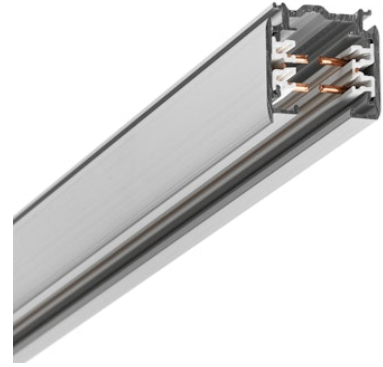

FLOS

60.3102.29ADA Aluminum

Three Phase Track Surface/Pendant Dali 2000 mm

Length: 2000 - Suspension, Ceiling surface

GLOBAL PRO offers benefits for advanced installations: the main connectors are feedable and the feeding cable can be hidden under the elegant suspension accessories. GLOBAL PRO lighting tracks are designed for easy surface mounting on ceilings and walls, or recessed mounting in suspended ceilings. Lighting tracks can be suspended at any desired height. Other advantages of the three-circuit system are its high loading capacity and the possibility of forming independent fixture groups in all three circuits. This permits illumination of the most demanding environments.

Are you a professional and your project needs consulting and support?

[BOOK AN APPOINTMENT](#)

Main specifications

Mounting	Suspension, Ceiling surface
Environments	Indoor dry location

Physical

Colour	Aluminum
Trim	No
Length (mm)	2000
Net weight (kg)	0.80
IP internal	20
IP external	20