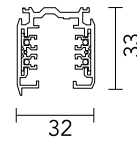

Are you a professional and your project needs consulting and support?

[BOOK AN APPOINTMENT](#)

Main specifications

Mounting	Suspension, Ceiling surface
Environments	Indoor dry location

Physical

Colour	Aluminum
Trim	No
Length (mm)	2000
Net weight (kg)	0.80
IP internal	20
IP external	20