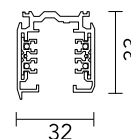

FLOS

60.3102.11ADA Matte White

Three Phase Track Surface/Pendant Dali 2000 mm

Length: 2000 - Suspension, Ceiling surface

GLOBAL PRO offers benefits for advanced installations: the main connectors are feedable and the feeding cable can be hidden under the elegant suspension accessories. GLOBAL PRO lighting tracks are designed for easy surface mounting on ceilings and walls, or recessed mounting in suspended ceilings. Lighting tracks can be suspended at any desired height. Other advantages of the three-circuit system are its high loading capacity and the possibility of forming independent fixture groups in all three circuits. This permits illumination of the most demanding environments.

Are you a professional and your project needs consulting and support?

[BOOK AN APPOINTMENT](#)

Main specifications

Mounting	Suspension, Ceiling surface
Environments	Indoor dry location

Physical

Colour	Matte White
Trim	No
Length (mm)	2000
Net weight (kg)	0.80
IP internal	20
IP external	20

Download

[Mounting instructions](#)

[↓ PDF](#)