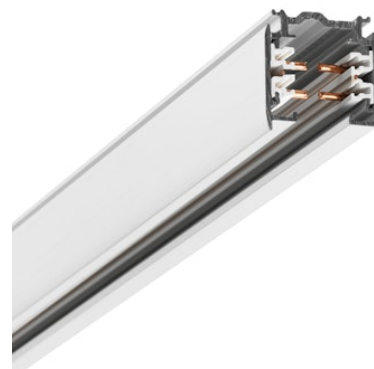

# FLOS

60.3102.11ADA Matte White

## Three Phase Track Surface/Pendant Dali 2000 mm

Length: 2000 - Suspension, Ceiling surface

GLOBAL PRO offers benefits for advanced installations: the main connectors are feedable and the feeding cable can be hidden under the elegant suspension accessories. GLOBAL PRO lighting tracks are designed for easy surface mounting on ceilings and walls, or recessed mounting in suspended ceilings. Lighting tracks can be suspended at any desired height. Other advantages of the three-circuit system are its high loading capacity and the possibility of forming independent fixture groups in all three circuits. This permits illumination of the most demanding environments.