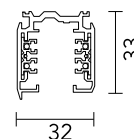

FLOS

60.3101.11ADA Matte White

Three Phase Track Surface/Pendant Dali 1000 mm

Length: 1000 - Suspension, Ceiling surface

GLOBAL PRO offers benefits for advanced installations: the main connectors are feedable and the feeding cable can be hidden under the elegant suspension accessories. GLOBAL PRO lighting tracks are designed for easy surface mounting on ceilings and walls, or recessed mounting in suspended ceilings. Lighting tracks can be suspended at any desired height. Other advantages of the three-circuit system are its high loading capacity and the possibility of forming independent fixture groups in all three circuits. This permits illumination of the most demanding environments.

Are you a professional and your project needs consulting and support?

[BOOK AN APPOINTMENT](#)

Main specifications

Mounting Suspension, Ceiling surface

Environments Indoor dry location

Physical

Colour Matte White

Trim No

Length (mm) 1000

Net weight (kg) 0.80

IP internal 20

IP external 20

Download

[Mounting instructions](#)

[↓ PDF](#)