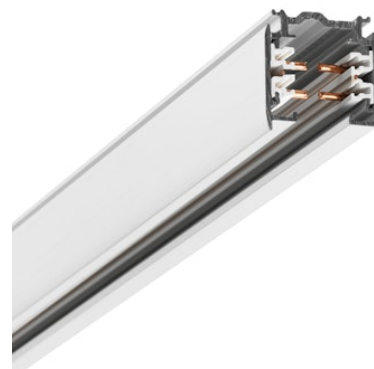

FLOS

60.3101.11ADA Matte White

Three Phase Track Surface/Pendant Dali 1000 mm

Length: 1000 - Suspension, Ceiling surface

GLOBAL PRO offers benefits for advanced installations: the main connectors are feedable and the feeding cable can be hidden under the elegant suspension accessories. GLOBAL PRO lighting tracks are designed for easy surface mounting on ceilings and walls, or recessed mounting in suspended ceilings. Lighting tracks can be suspended at any desired height. Other advantages of the three-circuit system are its high loading capacity and the possibility of forming independent fixture groups in all three circuits. This permits illumination of the most demanding environments.