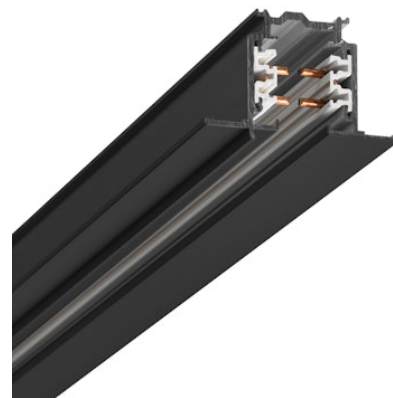

FLOS

60.3820.14ADA Matte Black

Three Phase Track Recessed Dali 2000 mm

Designed by FLOS Architectural, 2014

Length: 2000 - Wall recessed, Ceiling recessed

GLOBAL TRACK offers benefits for advanced installations: the main connectors are feedable and the feeding cable can be hidden under the elegant suspension accessories. GLOBAL TRACK lighting tracks are designed for easy surface mounting on ceilings and walls, or recessed mounting in suspended ceilings. Lighting tracks can be suspended at any desired height. Other advantages of the three-circuit system are its high loading capacity and the possibility of forming independent fixture groups in all three circuits. This permits illumination of the most demanding environments.