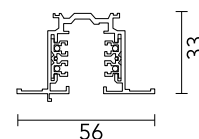

Are you a professional and your project needs consulting and support?

[BOOK AN APPOINTMENT](#)

Main specifications

Mounting	Wall recessed, Ceiling recessed
Environments	Indoor dry location

Physical

Colour	Matte Black
Trim	No
Length (mm)	2000
Net weight (kg)	0.80
IP internal	20
IP external	20