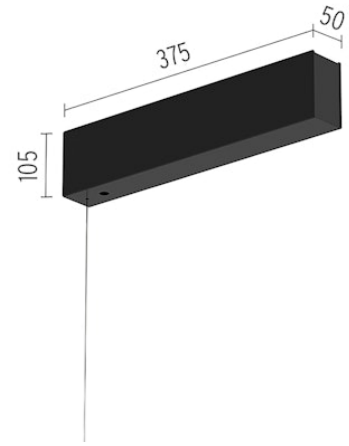

FLOS

08.0600.14 Black

Surface power supply with 320W / 48Vdc driver included

4-meter, 4-pole transparent cable included. Not suitable for installations with suspension rods. For 1-10V control, use only active signals.

Are you a professional and your project needs consulting and support?

[BOOK AN APPOINTMENT](#)

Main specifications

Mounting	Ceiling surface
Light sources included	no
System power (W)	320

Physical

Colour	Black
Trim	No
Net weight (kg)	3.56
IP internal	20