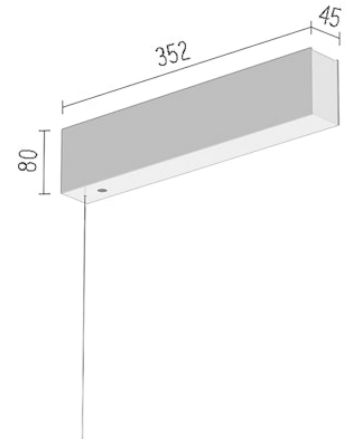

FLOS

08.8886.40 White

Surface power supply for direct and indirect lighting with housing for the driver

24V/185W equipment included. Cables not included.

Are you a professional and your project needs consulting and support?

[BOOK AN APPOINTMENT](#)

Download

[Mounting instructions](#)

Main specifications

Mounting	Ceiling surface
Environments	Indoor dry location
Power (W)	185

Physical

Colour	White
Trim	No
Length (mm)	352
Net weight (kg)	2.05
IP internal	20
IP external	20