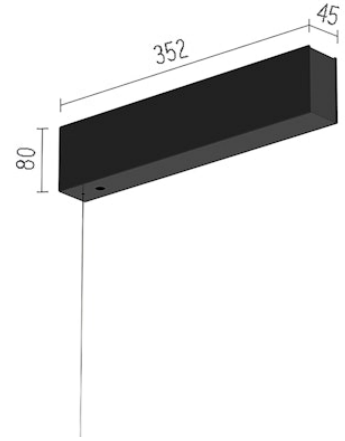

FLOS

08.8886.14 Black

Surface power supply for direct and indirect lighting with housing for the driver

24V/185W equipment included. Cables not included.

Are you a professional and your project needs consulting and support?

[BOOK AN APPOINTMENT](#)

Download

[Mounting instructions](#)

Main specifications

Mounting	Ceiling surface
Environments	Indoor dry location
Power (W)	185

Physical

Colour	Black
Trim	No
Length (mm)	352
Net weight (kg)	2.05
IP internal	20
IP external	20