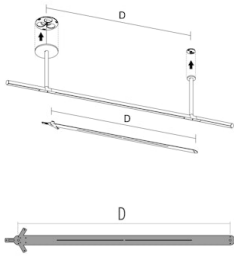

Colour	Black
Trim	No
Length (mm)	1055
Net weight (kg)	0.97
IP internal	20

Download

[Mounting instructions](#)

Photometric

Extreme cut off	No
-----------------	----

Electrical

Power supply	Remote excluded
Dimmable	Yes
Power supply type	Non Dimmable, Dimmable
Emergency	No

Notes

The closure terminals will also be electrified and must be ordered separately.

Accessories & Power Supply

OPTIONAL
Accessory

Mounting

08.0033.00

Aluminium Stencil Installation. D:
1600mm

OPTIONAL