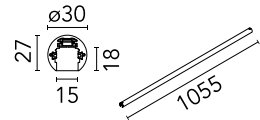

FLOS

06.5140.14 Black

Straight Element On board dimmer/FLOS Control® by Casambi compatible

Designed by Vincent Van Duysen, 2018

Tubular electromagnetic profile for surface installation in ceilings through rigid and adjustable rods (25 mm).

Colour	Black
Trim	No
Length (mm)	1055
Net weight (kg)	0.97
IP internal	20

Download

[Mounting instructions](#)

Photometric

Extreme cut off	No
-----------------	----

Electrical

Power supply	Remote excluded
Dimmable	Yes
Power supply type	Non Dimmable, Dimmable
Emergency	No