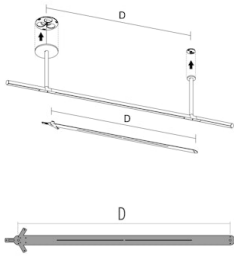

Are you a professional and your project needs consulting and support?

BOOK AN APPOINTMENT

Main specifications

Mounting	Ceiling surface
Environments	Indoor dry location
Light sources included	no

Physical

Colour	Black
Trim	No
Length (mm)	1055
Net weight (kg)	0.97
IP internal	20

Accessories & Power Supply

OPTIONAL
Accessory

Mounting

08.0032.00

Aluminium Stencil Installation. D:
1100mm

OPTIONAL

Electrical

06.1988.14