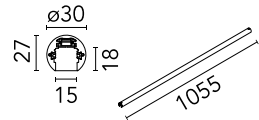

FLOS

06.5100.14 Black

Straight Element Dali/1-10V/FLOS Control® by Casambi compatible

Designed by Vincent Van Duysen, 2017

Tubular electromagnetic profile for surface installation in ceilings through rigid and adjustable rods (25 mm).

Are you a professional and your project needs consulting and support?

BOOK AN APPOINTMENT

Main specifications

Mounting	Ceiling surface
Environments	Indoor dry location
Light sources included	no

Physical

Colour	Black
Trim	No
Length (mm)	1055
Net weight (kg)	0.97
IP internal	20