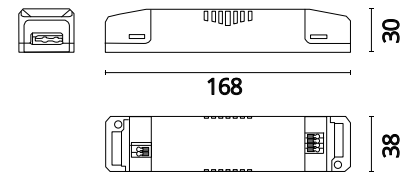

### Main specifications

Environments	Indoor dry location
System power (W)	60

### Physical

Length (mm)	187
Net weight (kg)	0.18
IP internal	20