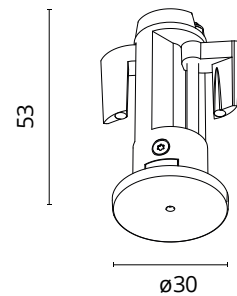

Are you a professional and your project needs consulting and support?

BOOK AN APPOINTMENT

Main specifications

Mounting	Recessed
Environments	Indoor dry location
Power (W)	36
System power (W)	36

Physical

Colour	Anodized Silver
Trim	Yes
Recessed depth (mm)	60
Net weight (kg)	0.35
IP internal	20