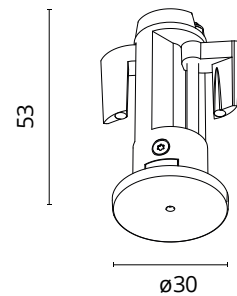

### Main specifications

Mounting	Recessed
Environments	Indoor dry location
Power (W)	36
System power (W)	36

### Physical

Colour	White
Trim	Yes
Recessed depth (mm)	60
Net weight (kg)	0.35
IP internal	20