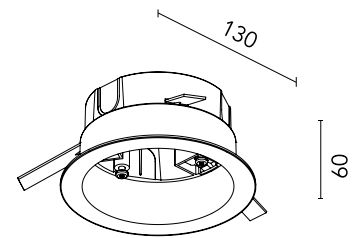

FLOS

60.3022.11 Matte White

Recessed box for fix-point

Are you a professional and your project needs consulting and support?

[BOOK AN APPOINTMENT](#)

Main specifications

Mounting	Recessed trim
Environments	Indoor dry location

Physical

Colour	Matte White
Trim	No

Electrical

Emergency	No