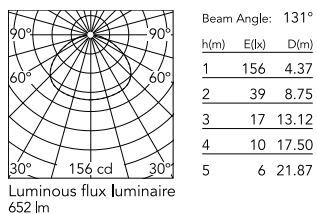

Schematic light drawing

Photometric

Light distribution	Symmetric
Extreme cut off	No

Electrical

Insulation class	II
Frequency (Hz)	50/60
Main voltage (Vac)	220-250
Dimmable	Yes
Dimming interface	Switch Integrated (Remote Dimmable)
Plug type	Type C
Batteries inside	No