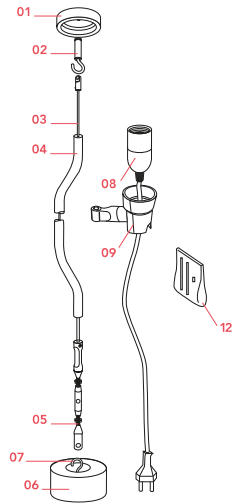

FLOS

F5400009 White

Parentesi

Designed by Achille Castiglioni and Pio Manzù, 1971

Halogen - 150W

Lamp providing direct light. Lamp moves vertically via sliding of a painted or nickel-plated shaped steel tube on a ceiling-to-floor steel cable (4000 mm long). Fixture head made of injection-molded black elastomer housing a switch. Length of power cord from lamp-holder 4000 mm. Net weight 3 kg.

Physical

Colour	White
Length (mm)	110
Cord colour	Black
Cord length (mm)	4000
Canopy colour	White
Canopy length/diameter (mm)	64
Canopy height (mm)	20
Net weight (kg)	3.2
Package height (mm)	90
Package width (mm)	150
Package length (mm)	610
Package volume (m3)	0.01
IP internal	20

NOT INCLUDED

RF35355

LED Lamp 13W E27 220-240V
2700K R125

Spare Parts

01.	Complete white rose	RF5400109
02.	Anchor hook screw	RF06745
03.	Parentesi 4m steel cable	RF01442
03.	Parentesi 6m steel cable	RF01444
04.	White tube	RF02599
05.	Parentesi inox turnbuckle & grub screw	RF01438
06.	Base for Parentesi & Pasentesi D	RF5601600
07.	Hook + nut	RF06747
08.	Parentesi switch assembly	RF04633
09.	Parentesi rubber support	RF35511
12.	Kit wire ties and screw	RF5600200

RF5400109
Complete white rose

RF06745
Anchor hook screw

RF01442
Parentesi 4m steel cable

RF01444
Parentesi 6m steel cable

RF02599
White tube

RF01438
Parentesi inox turnbuckle & grub screw

RF5601600
Base for Parentesi & Pasentesi D