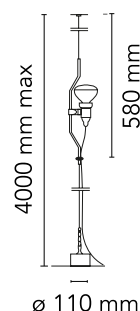

FLOS

F5400009 White

Parentesi

Designed by Achille Castiglioni and Pio Manzù, 1971

Halogen - 150W

Lamp providing direct light. Lamp moves vertically via sliding of a painted or nickel-plated shaped steel tube on a ceiling-to-floor steel cable (4000 mm long). Fixture head made of injection-molded black elastomer housing a switch. Length of power cord from lamp-holder 4000 mm. Net weight 3 kg.

Are you a professional and your project needs consulting and support?

BOOK AN APPOINTMENT