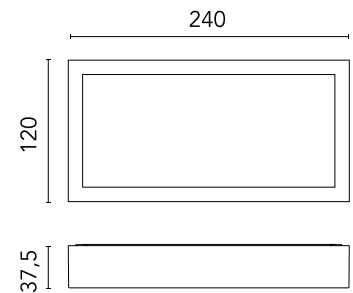

186lm - 4000K - CRI> 80

LED light source included. Integrated 220-240V ON/OFF and 1-10V/DALI dimmable electrical power. Equipped with a cable gland for safety connection with IP tightness. Fixing bracket included.

Are you a professional and your project needs consulting and support?

[BOOK AN APPOINTMENT](#)