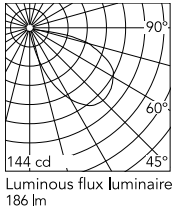

### Physical

Colour	Anthracite
Orientation	Fixed
Net weight (kg)	1.1
Package height (mm)	90
Package width (mm)	145
Package length (mm)	285
IP internal	66

### Technical Drawings

[2D](#) ZIP

[3D](#) ZIP

[Bim](#) ZIP

## Schematic light drawing