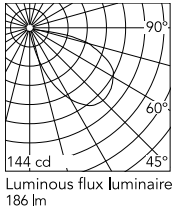

Physical

Colour	Forest Green
Orientation	Fixed
Net weight (kg)	1.1
Package height (mm)	90
Package width (mm)	145
Package length (mm)	285
IP internal	66

Download

[Mounting instructions](#)  ZIP

Photometric Files

[LDT / IES](#)  ZIP

Technical Drawings

[2D](#)  ZIP

[3D](#)  ZIP

[Bim](#)  ZIP

Schematic light drawing

Photometric

Light distribution	Asymmetric
CCT (K)	4000
CRI>	80
Extreme cut off	No