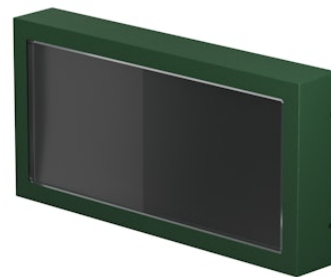

FLOS

 F015M40A012 Forest Green

Mile Path 2 NEW

Designed by Antonio Citterio, 2020

186lm - 4000K - CRI > 80

LED light source included. Integrated 220-240V ON/OFF and 1-10V/DALI dimmable electrical power. Equipped with a cable gland for safety connection with IP tightness. Fixing bracket included.

Are you a professional and your project needs consulting and support?

[BOOK AN APPOINTMENT](#)

Main specifications

EAN	8054793238210
Mounting	Wall
Environments	Outdoor wet location
Light source type	LED
Light sources included	Yes
LED type	Power LED
Number of lamps	1
System power (W)	7.6
Lumen Output (lm)	186

Physical

Colour	Forest Green
Orientation	Fixed
Net weight (kg)	1.1
Package height (mm)	90
Package width (mm)	145
Package length (mm)	285
IP internal	66

Download

[Mounting instructions](#)  ZIP

Photometric Files