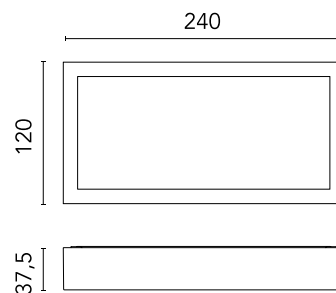

FLOS

 F015M40A012 Forest Green

Mile Path 2 NEW

Designed by Antonio Citterio, 2020

186lm - 4000K - CRI > 80

LED light source included. Integrated 220-240V ON/OFF and 1-10V/DALI dimmable electrical power. Equipped with a cable gland for safety connection with IP tightness. Fixing bracket included.

Are you a professional and your project needs consulting and support?

[BOOK AN APPOINTMENT](#)

Main specifications

EAN	8054793238210
Mounting	Wall
Environments	Outdoor wet location
Light source type	LED
Light sources included	Yes
LED type	Power LED
Number of lamps	1
System power (W)	7.6
Lumen Output (lm)	186

Physical

Colour	Forest Green
Orientation	Fixed
Net weight (kg)	1.1
Package height (mm)	90
Package width (mm)	145
Package length (mm)	285
IP internal	66

Download

[Mounting instructions](#)  ZIP

Photometric Files

[LDT / IES](#)  ZIP

Technical Drawings

[2D](#)  ZIP

[3D](#)  ZIP

[Bim](#)  ZIP

Schematic light drawing

Photometric

Light distribution	Asymmetric
CCT (K)	4000
CRI>	80
Extreme cut off	No