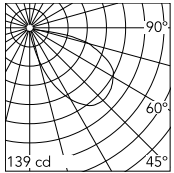

Schematic light drawing

Photometric

Light distribution	Asymmetric
CCT (K)	3000
CRI>	80
Extreme cut off	No

Electrical

Insulation class	I
Frequency (Hz)	50/60
Main voltage (Vac)	220-240
Power supply	Integrated
Dimmable	No
Power supply type	Non Dimmable
Dimming interface	Not Dimmable
Emergency	No