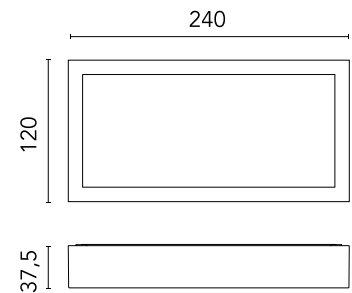

FLOS

■ F015M30A030 Black

Mile Path 2 NEW

Designed by Antonio Citterio, 2020

179lm - 3000K - CRI> 80

LED light source included. Integrated 220-240V ON/OFF and 1-10V/DALI dimmable electrical power. Equipped with a cable gland for safety connection with IP tightness. Fixing bracket included.

Are you a professional and your project needs consulting and support?

[BOOK AN APPOINTMENT](#)

Main specifications

EAN	8054793237763
Mounting	Wall
Environments	Outdoor wet location
Light source type	LED
Light sources included	Yes
LED type	Power LED
Number of lamps	1
System power (W)	7.6
Lumen Output (lm)	179

Physical

Colour	Black
Orientation	Fixed
Net weight (kg)	1.1
Package height (mm)	90
Package width (mm)	145
Package length (mm)	285
IP internal	66

Download

[Mounting instructions](#)  ZIP

Ecodesign and Energy Labelling