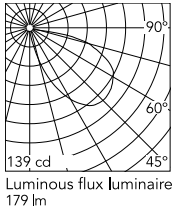

Physical

Colour	Forest Green
Orientation	Fixed
Net weight (kg)	1.1
Package height (mm)	90
Package width (mm)	145
Package length (mm)	285
IP internal	66

Download

[Mounting instructions](#)  ZIP

Photometric Files

[LDT / IES](#)  ZIP

Technical Drawings

[2D](#)  ZIP

[3D](#)  ZIP

[Bim](#)  ZIP

Schematic light drawing

Photometric

Light distribution	Asymmetric
CCT (K)	3000
CRI>	80
Extreme cut off	No