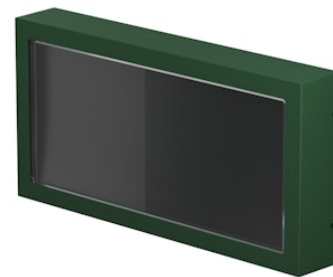

FLOS

 F015M30A012 Forest Green

Mile Path 2 NEW

Designed by Antonio Citterio, 2020

179lm - 3000K - CRI> 80

LED light source included. Integrated 220-240V ON/OFF and 1-10V/DALI dimmable electrical power. Equipped with a cable gland for safety connection with IP tightness. Fixing bracket included.

Are you a professional and your project needs consulting and support?

[BOOK AN APPOINTMENT](#)

Main specifications

EAN	8054793237749
Mounting	Wall
Environments	Outdoor wet location
Light source type	LED
Light sources included	Yes
LED type	Power LED
Number of lamps	1
System power (W)	7.6
Lumen Output (lm)	179

Physical

Colour	Forest Green
Orientation	Fixed
Net weight (kg)	1.1
Package height (mm)	90
Package width (mm)	145
Package length (mm)	285
IP internal	66

Download

[Mounting instructions](#)  ZIP

Photometric Files