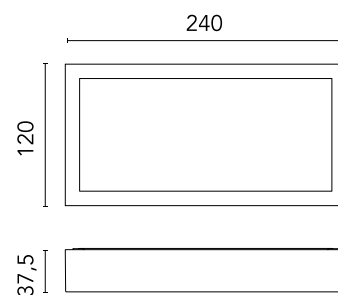

FLOS

 F015M30A012 Forest Green

Mile Path 2 NEW

Designed by Antonio Citterio, 2020

179lm - 3000K - CRI> 80

LED light source included. Integrated 220-240V ON/OFF and 1-10V/DALI dimmable electrical power. Equipped with a cable gland for safety connection with IP tightness. Fixing bracket included.

Are you a professional and your project needs consulting and support?

[BOOK AN APPOINTMENT](#)

Main specifications

EAN	8054793237749
Mounting	Wall
Environments	Outdoor wet location
Light source type	LED
Light sources included	Yes
LED type	Power LED
Number of lamps	1
System power (W)	7.6
Lumen Output (lm)	179

Physical

Colour	Forest Green
Orientation	Fixed
Net weight (kg)	1.1
Package height (mm)	90
Package width (mm)	145
Package length (mm)	285
IP internal	66

Download

[Mounting instructions](#)  ZIP

Photometric Files

[LDT / IES](#)  ZIP

Technical Drawings

[2D](#)  ZIP

[3D](#)  ZIP

[Bim](#)  ZIP

Schematic light drawing

Photometric

Light distribution	Asymmetric
CCT (K)	3000
CRI>	80
Extreme cut off	No