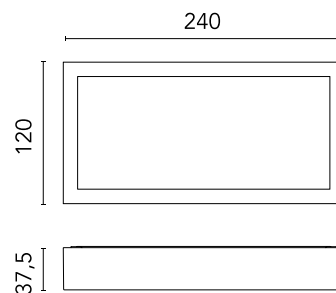

179lm - 3000K - CRI > 80

LED light source included. Integrated 220-240V ON/OFF and 1-10V/DALI dimmable electrical power. Equipped with a cable gland for safety connection with IP tightness. Fixing bracket included.

Are you a professional and your project needs consulting and support?

[BOOK AN APPOINTMENT](#)