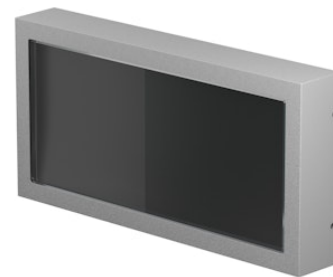

# FLOS

F015M30A006 Grey

## Mile Path 2 NEW

Designed by Antonio Citterio, 2020

179lm - 3000K - CRI > 80

LED light source included. Integrated 220-240V ON/OFF and 1-10V/DALI dimmable electrical power. Equipped with a cable gland for safety connection with IP tightness. Fixing bracket included.

### Main specifications

EAN	8054793237732
Mounting	Wall
Environments	Outdoor wet location
Light source type	LED
Light sources included	Yes
LED type	Power LED
Number of lamps	1
System power (W)	7.6
Lumen Output (lm)	179

### Physical

Colour	Grey
Orientation	Fixed
Net weight (kg)	1.1
Package height (mm)	90
Package width (mm)	145
Package length (mm)	285
IP internal	66