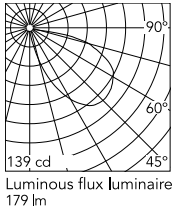

### Physical

Colour	Grey
Orientation	Fixed
Net weight (kg)	1.1
Package height (mm)	90
Package width (mm)	145
Package length (mm)	285
IP internal	66

### Technical Drawings

[2D](#) ZIP

[3D](#) ZIP

[Bim](#) ZIP

## Schematic light drawing