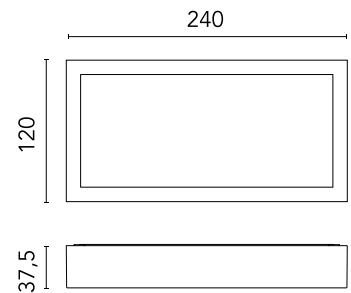

179lm - 3000K - CRI > 80

LED light source included. Integrated 220-240V ON/OFF and 1-10V/DALI dimmable electrical power. Equipped with a cable gland for safety connection with IP tightness. Fixing bracket included.

Are you a professional and your project needs consulting and support?

[BOOK AN APPOINTMENT](#)