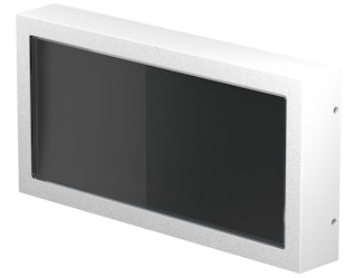

# FLOS

F015M30A001 White

## Mile Path 2 NEW

Designed by Antonio Citterio, 2020

179lm - 3000K - CRI > 80

LED light source included. Integrated 220-240V ON/OFF and 1-10V/DALI dimmable electrical power. Equipped with a cable gland for safety connection with IP tightness. Fixing bracket included.

### Main specifications

EAN	8054793237725
Mounting	Wall
Environments	Outdoor wet location
Light source type	LED
Light sources included	Yes
LED type	Power LED
Number of lamps	1
System power (W)	7.6
Lumen Output (lm)	179

### Physical

Colour	White
Orientation	Fixed
Net weight (kg)	1.1
Package height (mm)	90
Package width (mm)	145
Package length (mm)	285
IP internal	66