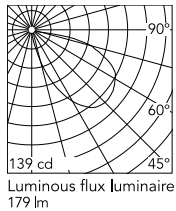

Physical

Colour	Primer
Orientation	Fixed
Net weight (kg)	1.1
Package height (mm)	90
Package width (mm)	145
Package length (mm)	285
IP internal	66

Download

[Mounting instructions](#) ZIP

Photometric Files

[LDT / IES](#) ZIP

Technical Drawings

[2D](#) ZIP

[3D](#) ZIP

[Bim](#) ZIP

Schematic light drawing

Photometric

Light distribution	Asymmetric
CCT (K)	3000
CRI>	80
Extreme cut off	No

Electrical