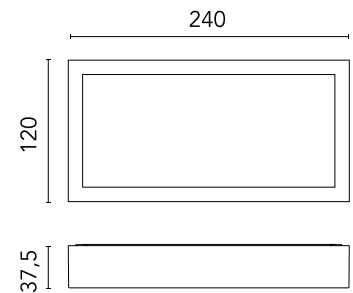

FLOS

F015M30A000 Primer

Mile Path 2 NEW

Designed by Antonio Citterio, 2020

179lm - 3000K - CRI > 80

LED light source included. Integrated 220-240V ON/OFF and 1-10V/DALI dimmable electrical power. Equipped with a cable gland for safety connection with IP tightness. Fixing bracket included.

Are you a professional and your project needs consulting and support?

[BOOK AN APPOINTMENT](#)

Main specifications

EAN	8054793237718
Mounting	Wall
Environments	Outdoor wet location
Light source type	LED
Light sources included	Yes
LED type	Power LED
Number of lamps	1
System power (W)	7.6
Lumen Output (lm)	179

Physical

Colour	Primer
Orientation	Fixed
Net weight (kg)	1.1
Package height (mm)	90
Package width (mm)	145
Package length (mm)	285
IP internal	66

Download

[Mounting instructions](#) ZIP

Photometric Files

[LDT / IES](#) ZIP

Technical Drawings

[2D](#) ZIP

[3D](#) ZIP

[Bim](#) ZIP

Schematic light drawing

Photometric

Light distribution	Asymmetric
CCT (K)	3000
CRI>	80
Extreme cut off	No

Electrical