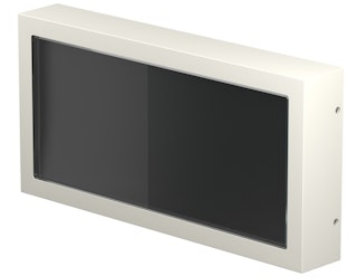

FLOS

F015M30A000 Primer

Mile Path 2 NEW

Designed by Antonio Citterio, 2020

179lm - 3000K - CRI > 80

LED light source included. Integrated 220-240V ON/OFF and 1-10V/DALI dimmable electrical power. Equipped with a cable gland for safety connection with IP tightness. Fixing bracket included.

Are you a professional and your project needs consulting and support?

[BOOK AN APPOINTMENT](#)

Main specifications

EAN	8054793237718
Mounting	Wall
Environments	Outdoor wet location
Light source type	LED
Light sources included	Yes
LED type	Power LED
Number of lamps	1
System power (W)	7.6
Lumen Output (lm)	179

Physical

Colour	Primer
Orientation	Fixed
Net weight (kg)	1.1
Package height (mm)	90
Package width (mm)	145
Package length (mm)	285
IP internal	66

Download

[Mounting instructions](#) ZIP

Photometric Files

[LDT / IES](#) ZIP