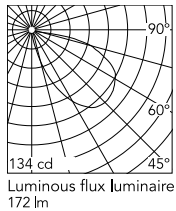

### Physical

Colour	Anthracite
Orientation	Fixed
Net weight (kg)	1.1
Package height (mm)	90
Package width (mm)	145
Package length (mm)	285
IP internal	66

### Technical Drawings

[2D](#) ZIP

[3D](#) ZIP

[Bim](#) ZIP

## Schematic light drawing

Beam Angle: 57°

h(m)	E(lx)	D(m)
1	68	4.45
2	17	8.89
3	8	13.34
4	4	17.78
5	3	22.23

## Photometric

Light distribution	Asymmetric
CCT (K)	2700
CRI>	80
Extreme cut off	No