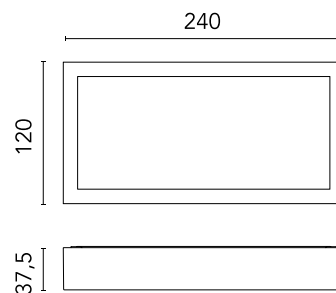

172lm - 2700K - CRI > 80

LED light source included. Integrated 220-240V ON/OFF and 1-10V/DALI dimmable electrical power. Equipped with a cable gland for safety connection with IP tightness. Fixing bracket included.

Are you a professional and your project needs consulting and support?

[BOOK AN APPOINTMENT](#)