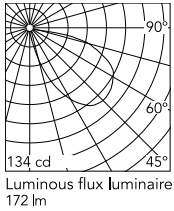

Physical

Colour	Forest Green
Orientation	Fixed
Net weight (kg)	1.1
Package height (mm)	90
Package width (mm)	145
Package length (mm)	285
IP internal	66

Download

[Mounting instructions](#) ZIP

Photometric Files

[LDT / IES](#) ZIP

Technical Drawings

[2D](#) ZIP

[3D](#) ZIP

[Bim](#) ZIP

Schematic light drawing

Beam Angle: 57°

h(m)	E(lx)	D(m)
1	68	4.45
2	17	8.89
3	8	13.34
4	4	17.78
5	3	22.23