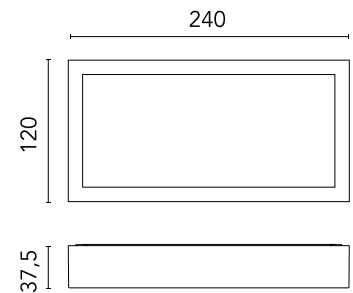

FLOS

F015M20A012 Forest Green

Mile Path 2 NEW

Designed by Antonio Citterio, 2020

172lm - 2700K - CRI > 80

LED light source included. Integrated 220-240V ON/OFF and 1-10V/DALI dimmable electrical power. Equipped with a cable gland for safety connection with IP tightness. Fixing bracket included.

Are you a professional and your project needs consulting and support?

[BOOK AN APPOINTMENT](#)

Main specifications

EAN	8054793237381
Mounting	Wall
Environments	Outdoor wet location
Light source type	LED
Light sources included	Yes
LED type	Power LED
Number of lamps	1
System power (W)	7.6
Lumen Output (lm)	172

Physical

Colour	Forest Green
Orientation	Fixed
Net weight (kg)	1.1
Package height (mm)	90
Package width (mm)	145
Package length (mm)	285
IP internal	66

Download

[Mounting instructions](#) ZIP

Photometric Files

[LDT / IES](#) ZIP

Technical Drawings

[2D](#) ZIP

[3D](#) ZIP

[Bim](#) ZIP

Schematic light drawing

Beam Angle: 57°

h(m)	E(lx)	D(m)
1	68	4.45
2	17	8.89
3	8	13.34
4	4	17.78
5	3	22.23