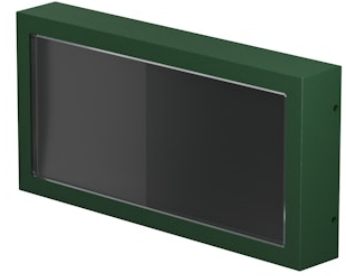

FLOS

F015M20A012 Forest Green

Mile Path 2 NEW

Designed by Antonio Citterio, 2020

172lm - 2700K - CRI > 80

LED light source included. Integrated 220-240V ON/OFF and 1-10V/DALI dimmable electrical power. Equipped with a cable gland for safety connection with IP tightness. Fixing bracket included.

Are you a professional and your project needs consulting and support?

[BOOK AN APPOINTMENT](#)

Main specifications

EAN	8054793237381
Mounting	Wall
Environments	Outdoor wet location
Light source type	LED
Light sources included	Yes
LED type	Power LED
Number of lamps	1
System power (W)	7.6
Lumen Output (lm)	172

Physical

Colour	Forest Green
Orientation	Fixed
Net weight (kg)	1.1
Package height (mm)	90
Package width (mm)	145
Package length (mm)	285
IP internal	66

Download

[Mounting instructions](#) ZIP

Photometric Files