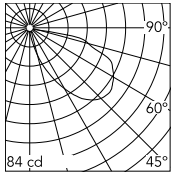

Physical

Colour	Deep Brown
Orientation	Fixed
Net weight (kg)	0.6
Package height (mm)	98
Package width (mm)	156
Package length (mm)	156
IP internal	66

Download

[Mounting instructions](#) ZIP

Photometric Files

[LDT / IES](#) ZIP

Technical Drawings

[2D](#) ZIP

[3D](#) ZIP

[Bim](#) ZIP

Schematic light drawing

Beam Angle: 55°

h(m)	E(lx)	D(m)
1	37	5.18
2	9	10.36
3	4	15.54
4	2	20.71
5	1	25.89