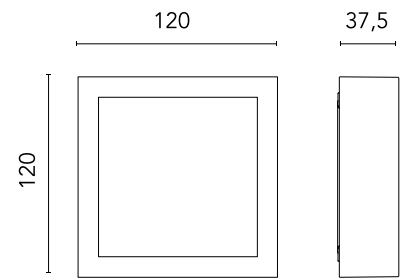

FLOS

F015L30A018 Deep Brown

Mile Path 1 NEW

Designed by Antonio Citterio, 2020

104lm - 3000K - CRI> 80

LED light source included. Integrated 220–240 V ON/OFF electrical power. Equipped with double cable gland for inlet and outlet connection. Fixing bracket included.

Are you a professional and your project needs consulting and support?

[BOOK AN APPOINTMENT](#)

Main specifications

EAN	8054793237060
Mounting	Wall
Environments	Outdoor wet location
Light source type	LED
Light sources included	Yes
LED type	Power LED
Number of lamps	1
System power (W)	4.9
Lumen Output (lm)	104

Physical

Colour	Deep Brown
Orientation	Fixed
Net weight (kg)	0.6
Package height (mm)	98
Package width (mm)	156
Package length (mm)	156
IP internal	66

Download

[Mounting instructions](#) ZIP

Photometric Files

[LDT / IES](#) ZIP

Technical Drawings

[2D](#) ZIP

[3D](#) ZIP

[Bim](#) ZIP

Schematic light drawing

Beam Angle: 55°

h(m)	E(lx)	D(m)
1	37	5.18
2	9	10.36
3	4	15.54
4	2	20.71
5	1	25.89