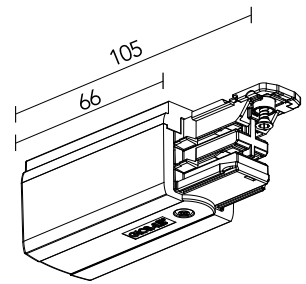

FLOS

60.3039.12 Grey

Live end left

Are you a professional and your project needs consulting and support?

[BOOK AN APPOINTMENT](#)

Main specifications

Environments Indoor dry location

Physical

Colour Grey

Trim No

Net weight (kg) 0.05

Electrical

Emergency No

Notes

Feeding possible.