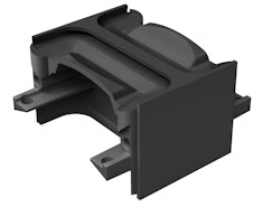

FLOS

08.9077.14 Black

Interconnection Accessory

Designed by FLOS Architectural

Mechanical union accessory for the installation of various units in continuous lines.

Are you a professional and your project needs consulting and support?

[BOOK AN APPOINTMENT](#)

Main specifications

Mounting

Suspension

Environments

Indoor dry location

Physical

Colour