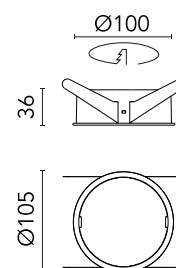

FLOS

08.0161.ER Brushed Steel

Installation Frame Trim Ø90 Fix

Designed by FLOS Architectural, 2019

Installation Frame Trim for Light Shadow Pro Ø 90 Fix

Are you a professional and your project needs consulting and support?

[BOOK AN APPOINTMENT](#)

Main specifications

Mounting	Ceiling recessed
Environments	Indoor dry location
Light sources included	No

Physical

Colour	Brushed Steel
Trim	Yes
Orientation	Fixed
Net weight (kg)	0.05
Package height (mm)	157
Package width (mm)	210
Package length (mm)	135
IP internal	20