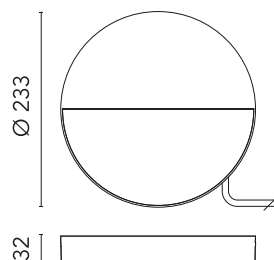

Main specifications

EAN	8054793694832
Mounting	Wall
Environments	Outdoor wet location
Light source type	LED
Light sources included	Yes
LED type	Power LED
Number of lamps	1
Power (W)	6
System power (W)	10
Source flux (lm)	739
Lumen Output (lm)	387

Physical

Colour	Anthracite
Orientation	Fixed
Net weight (kg)	0.95
Package height (mm)	40
Package width (mm)	250
Package length (mm)	250
IP internal	65

Download

[Mounting instructions](#) ZIP

Photometric Files

[LDT / IES](#) ZIP

Technical Drawings

[2D](#) ZIP

[3D](#) ZIP