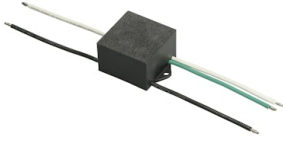

Schematic light drawing

h(m)	E(lx)	D(m)
1	203	1.69
2	51	3.38
3	23	5.08
4	13	6.77
5	8	8.46

Photometric

Light distribution	Asymmetric
CCT (K)	2700
CRI>	80
Extreme cut off	No

Electrical

Insulation class	II
Frequency (Hz)	50/60
Main voltage (Vac)	220-240
Power supply	Integrated
Dimmable	No
Power supply type	Non Dimmable
Dimming interface	Not Dimmable
Emergency	No

Notes

Please check with your referent person in our Front Office if a code modification is needed to meet the required certification compliance

Ecodesign and Energy Labelling

This product contains a light source of energy efficiency class F

Accessories & Power Supply

OPTIONAL
Accessory

F990E00A000

S.P.D. (SURGE PROTECTION
DEVICE)