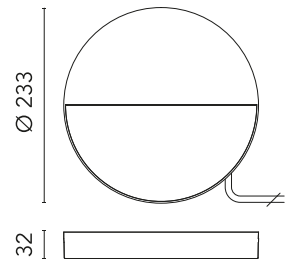

FLOS

FA54200730 Black

Eclipse NEW

Designed by FLOS Outdoor, 2013

Eclipse 230V LED source included. Electrical power supply 220-240 ON/OFF. Equipped with a 200mm protruding section of neoprene cable and a kit with crimpable connectors and adhesive heat-shrinkable sleeves that guarantee the tightness of the connection.

Are you a professional and your project needs consulting and support?

[BOOK AN APPOINTMENT](#)

Main specifications

EAN	8054793694825
Mounting	Wall
Environments	Outdoor wet location
Light source type	LED
Light sources included	Yes
LED type	Power LED
Number of lamps	1
Power (W)	6
System power (W)	10
Source flux (lm)	739
Lumen Output (lm)	387

Physical

Colour	Black
Orientation	Fixed
Net weight (kg)	0.95
Package height (mm)	40
Package width (mm)	250
Package length (mm)	250
IP internal	65

Download

[Mounting instructions](#)  ZIP

Photometric Files

[LDT / IES](#)  ZIP

Technical Drawings

[2D](#)  ZIP

[3D](#)  ZIP

Schematic light drawing

Beam Angle: 53°

h(m)	E(lx)	D(m)
1	203	1.69
2	51	3.38
3	23	5.08
4	13	6.77
5	8	8.46

Photometric