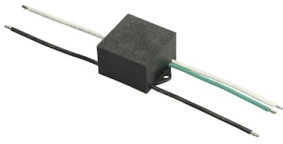

FLOS

FA54200730 Black

Eclipse NEW

Designed by FLOS Outdoor, 2013

Eclipse 230V LED source included. Electrical power supply 220-240 ON/OFF. Equipped with a 200mm protruding section of neoprene cable and a kit with crimpable connectors and adhesive heat-shrinkable sleeves that guarantee the tightness of the connection.

Accessories & Power Supply

OPTIONAL
Accessory

F990E00A000

S.P.D. (SURGE PROTECTION
DEVICE)