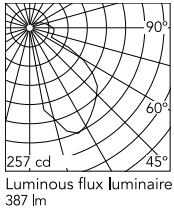

Physical

Colour	Black
Orientation	Fixed
Net weight (kg)	0.95
Package height (mm)	40
Package width (mm)	250
Package length (mm)	250
IP internal	65

Download

[Mounting instructions](#)  ZIP

Photometric Files

[LDT / IES](#)  ZIP

Technical Drawings

[2D](#)  ZIP

[3D](#)  ZIP

Schematic light drawing

Beam Angle: 53°

h(m)	E(lx)	D(m)
1	203	1.69
2	51	3.38
3	23	5.08
4	13	6.77
5	8	8.46

Photometric