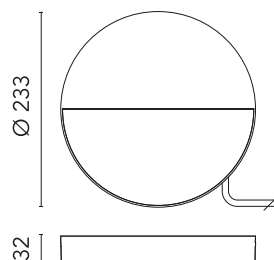

FLOS

FA54200312 Forest Green

Eclipse NEW

Designed by FLOS Outdoor, 2013

Eclipse 230V LED source included. Electrical power supply 220-240 ON/OFF. Equipped with a 200mm protruding section of neoprene cable and a kit with crimpable connectors and adhesive heat-shrinkable sleeves that guarantee the tightness of the connection.

Are you a professional and your project needs consulting and support?

[BOOK AN APPOINTMENT](#)

Main specifications

EAN	8054793694566
Mounting	Wall
Environments	Outdoor wet location
Light source type	LED
Light sources included	Yes
LED type	Power LED
Number of lamps	1
Power (W)	6
System power (W)	10
Source flux (lm)	795
Lumen Output (lm)	416

Physical

Colour	Forest Green
Orientation	Fixed
Net weight (kg)	0.95
Package height (mm)	40
Package width (mm)	250
Package length (mm)	250
IP internal	65

Download

Mounting instructions [↓ ZIP](#)

Photometric Files

LDT / IES [↓ ZIP](#)

Technical Drawings

2D [↓ ZIP](#)

3D [↓ ZIP](#)

Schematic light drawing

Photometric

Light distribution	Asymmetric
CCT (K)	3000
CRI>	80
Extreme cut off	No

Electrical