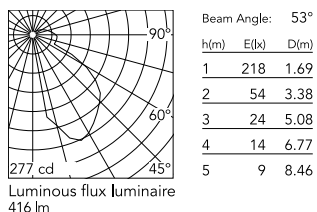

Physical

Colour	Forest Green
Orientation	Fixed
Net weight (kg)	0.95
Package height (mm)	40
Package width (mm)	250
Package length (mm)	250
IP internal	65

Download

Mounting instructions [↓ ZIP](#)

Photometric Files

LDT / IES [↓ ZIP](#)

Technical Drawings

2D [↓ ZIP](#)

3D [↓ ZIP](#)

Schematic light drawing

Photometric

Light distribution	Asymmetric
CCT (K)	3000
CRI>	80
Extreme cut off	No

Electrical