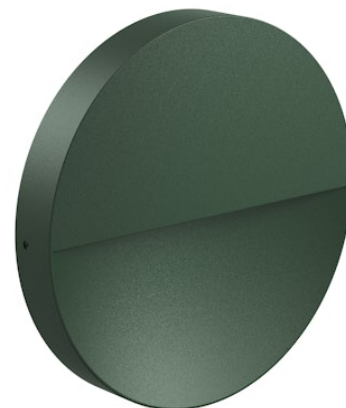

FLOS

FA54200312 Forest Green

Eclipse NEW

Designed by FLOS Outdoor, 2013

Eclipse 230V LED source included. Electrical power supply 220-240 ON/OFF. Equipped with a 200mm protruding section of neoprene cable and a kit with crimpable connectors and adhesive heat-shrinkable sleeves that guarantee the tightness of the connection.

Are you a professional and your project needs consulting and support?

[BOOK AN APPOINTMENT](#)

Main specifications

EAN	8054793694566
Mounting	Wall
Environments	Outdoor wet location
Light source type	LED
Light sources included	Yes
LED type	Power LED
Number of lamps	1
Power (W)	6
System power (W)	10
Source flux (lm)	795
Lumen Output (lm)	416

Physical

Colour	Forest Green
Orientation	Fixed
Net weight (kg)	0.95
Package height (mm)	40
Package width (mm)	250
Package length (mm)	250
IP internal	65

Download

Mounting instructions [↓ ZIP](#)

Photometric Files