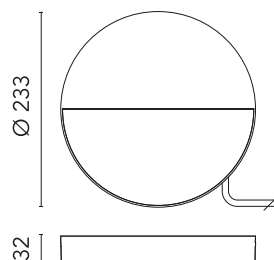

FLOS

FA54200306 Grey

Eclipse NEW

Designed by FLOS Outdoor, 2013

Eclipse 230V LED source included. Electrical power supply 220-240 ON/OFF. Equipped with a 200mm protruding section of neoprene cable and a kit with crimpable connectors and adhesive heat-shrinkable sleeves that guarantee the tightness of the connection.

Are you a professional and your project needs consulting and support?

[BOOK AN APPOINTMENT](#)

Main specifications

EAN	8054793694542
Mounting	Wall
Environments	Outdoor wet location
Light source type	LED
Light sources included	Yes
LED type	Power LED
Number of lamps	1
Power (W)	6
System power (W)	10
Source flux (lm)	795
Lumen Output (lm)	416

Physical

Colour	Grey
Orientation	Fixed
Net weight (kg)	0.95
Package height (mm)	40
Package width (mm)	250
Package length (mm)	250
IP internal	65

Download

[Mounting instructions](#)  ZIP

Photometric Files

[LDT / IES](#)  ZIP