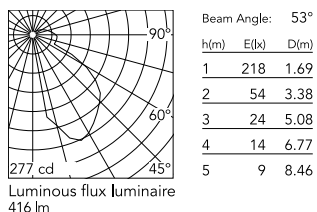

Schematic light drawing

Photometric

Light distribution	Asymmetric
CCT (K)	3000
CRI>	80
Extreme cut off	No

Electrical

Insulation class	II
Frequency (Hz)	50/60
Main voltage (Vac)	220-240
Power supply	Integrated
Dimmable	No
Power supply type	Non Dimmable
Dimming interface	Not Dimmable
Emergency	No