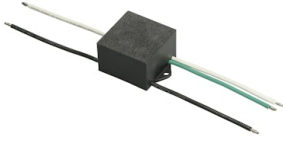

FLOS

FA54200306 Grey

Eclipse NEW

Designed by FLOS Outdoor, 2013

Eclipse 230V LED source included. Electrical power supply 220-240 ON/OFF. Equipped with a 200mm protruding section of neoprene cable and a kit with crimpable connectors and adhesive heat-shrinkable sleeves that guarantee the tightness of the connection.

Accessories & Power Supply

OPTIONAL
Accessory

F990E00A000

S.P.D. (SURGE PROTECTION
DEVICE)