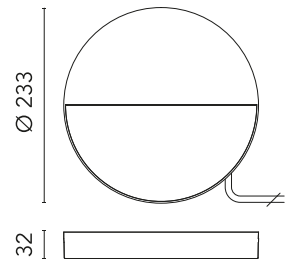

FLOS

FA54200230 Black

Eclipse NEW

Designed by FLOS Outdoor, 2013

Eclipse 230V LED source included. Electrical power supply 220-240 ON/OFF. Equipped with a 200mm protruding section of neoprene cable and a kit with crimpable connectors and adhesive heat-shrinkable sleeves that guarantee the tightness of the connection.

Are you a professional and your project needs consulting and support?

[BOOK AN APPOINTMENT](#)

Main specifications

EAN	8054793694511
Mounting	Wall
Environments	Outdoor wet location
Light source type	LED
Light sources included	Yes
LED type	Power LED
Number of lamps	1
Power (W)	6
System power (W)	10
Source flux (lm)	835
Lumen Output (lm)	437

Physical

Colour	Black
Orientation	Fixed
Net weight (kg)	0.95
Package height (mm)	40
Package width (mm)	250
Package length (mm)	250
IP internal	65

Download

[Mounting instructions](#)  ZIP

Photometric Files

[LDT / IES](#)  ZIP

Technical Drawings

[2D](#)  ZIP

[3D](#)  ZIP

Schematic light drawing

Photometric

Light distribution	Asymmetric
CCT (K)	4000
CRI>	80
Extreme cut off	No

Electrical