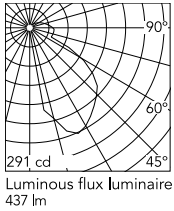

Physical

Colour	Black
Orientation	Fixed
Net weight (kg)	0.95
Package height (mm)	40
Package width (mm)	250
Package length (mm)	250
IP internal	65

Download

[Mounting instructions](#)  ZIP

Photometric Files

[LDT / IES](#)  ZIP

Technical Drawings

[2D](#)  ZIP

[3D](#)  ZIP

Schematic light drawing

Photometric

Light distribution	Asymmetric
CCT (K)	4000
CRI>	80
Extreme cut off	No

Electrical