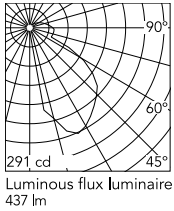

## Physical

Colour	Deep Brown
Orientation	Fixed
Net weight (kg)	0.95
Package height (mm)	40
Package width (mm)	250
Package length (mm)	250
IP internal	65

## Photometric Files

LDT / IES [↓ ZIP](#)

## Technical Drawings

2D [↓ ZIP](#)

3D [↓ ZIP](#)

## Schematic light drawing

Beam Angle:	53°		
h(m)	E(lx)	D(m)	
1	229	1.69	
2	57	3.38	
3	25	5.08	
4	14	6.77	
5	9	8.46	

Luminous flux luminaire  
437 lm