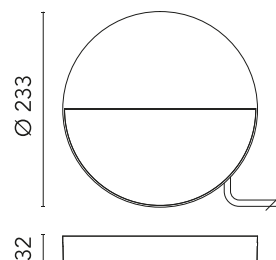

Eclipse 230V LED source included. Electrical power supply 220-240 ON/OFF. Equipped with a 200mm protruding section of neoprene cable and a kit with crimpable connectors and adhesive heat-shrinkable sleeves that guarantee the tightness of the connection.

Are you a professional and your project needs consulting and support?

[BOOK AN APPOINTMENT](#)