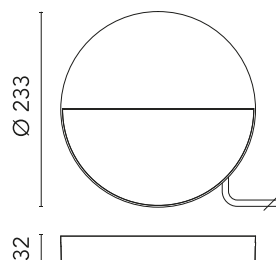

FLOS

FA54200201 White

Eclipse NEW

Designed by FLOS Outdoor, 2013

Eclipse 230V LED source included. Electrical power supply 220-240 ON/OFF. Equipped with a 200mm protruding section of neoprene cable and a kit with crimpable connectors and adhesive heat-shrinkable sleeves that guarantee the tightness of the connection.

Are you a professional and your project needs consulting and support?

[BOOK AN APPOINTMENT](#)

Main specifications

EAN	8054793694474
Mounting	Wall
Environments	Outdoor wet location
Light source type	LED
Light sources included	Yes
LED type	Power LED
Number of lamps	1
Power (W)	6
System power (W)	10
Source flux (lm)	835
Lumen Output (lm)	437

Physical

Colour	White
Orientation	Fixed
Net weight (kg)	0.95
Package height (mm)	40
Package width (mm)	250
Package length (mm)	250
IP internal	65

Download

[Mounting instructions](#)  ZIP

Photometric Files

[LDT / IES](#)  ZIP

Technical Drawings

[2D](#)  ZIP

[3D](#)  ZIP

Schematic light drawing

Photometric

Light distribution	Asymmetric
CCT (K)	4000
CRI>	80
Extreme cut off	No

Electrical