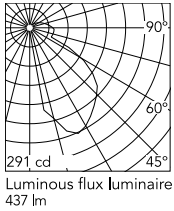

Physical

Colour	White
Orientation	Fixed
Net weight (kg)	0.95
Package height (mm)	40
Package width (mm)	250
Package length (mm)	250
IP internal	65

Download

[Mounting instructions](#)  ZIP

Photometric Files

[LDT / IES](#)  ZIP

Technical Drawings

[2D](#)  ZIP

[3D](#)  ZIP

Schematic light drawing

Photometric

Light distribution	Asymmetric
CCT (K)	4000
CRI>	80
Extreme cut off	No

Electrical