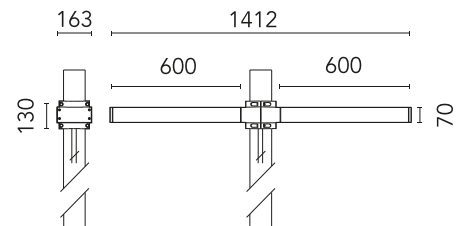

## Dooku 600 Double Top Pole Ø76 mm Symmetric Optic Dimmable Dali NEW

Designed by FLOS Outdoor

LED source included. Integrated power supply 220-240V ON/OFF and dimmable 1-10V or DALI. Fixing bracket included. Equipped with a 400mm protruding neoprene cable section and IP68 connectors. Double socket for 76mm diameter post. The post must be ordered separately. Smart-City version available upon request.

### Main specifications

EAN	8054793679471
Mounting	Pole Top
Power (W)	67
Source flux (lm)	18252
Lumen Output (lm)	15010

### Physical

Colour	Grey
Orientation	Fixed
Net weight (kg)	13.08
Package height (mm)	805
Package width (mm)	175
Package length (mm)	150
Package volume (m3)	0.02
IP internal	65