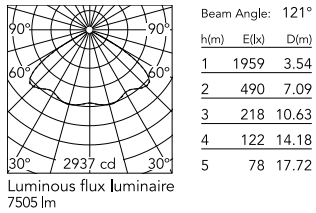

### Physical

Colour	Grey
Orientation	Fixed
Net weight (kg)	13.08
Package height (mm)	805
Package width (mm)	175
Package length (mm)	150
Package volume (m3)	0.02
IP internal	65

### Photometric Files

[LDT / IES](#)  ZIP

### Technical Drawings

[2D](#)  ZIP

[3D](#)  ZIP

## Schematic light drawing