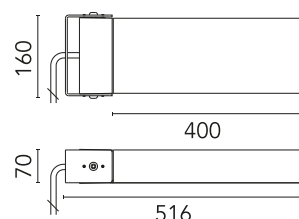

FLOS

FA53907633 Anthracite

Dooku 400 Wall Symmetric Optic NEW

Designed by FLOS Outdoor, 2014

LED source included. Integrated power supply 220-240V ON/OFF and dimmable 1-10V or DALI. Fixing bracket included. Equipped with a 400mm protruding neoprene cable section and IP68 connectors. Smart-City version available upon request.

Are you a professional and your project needs consulting and support?

[BOOK AN APPOINTMENT](#)

Main specifications

EAN	8054793682563
Mounting	Wall
Environments	Outdoor wet location
Light source type	LED
Light sources included	Yes
LED type	Power LED
Number of lamps	1
Power (W)	34
System power (W)	39
Source flux (lm)	4122
Lumen Output (lm)	3389

Physical

Colour	Anthracite
Orientation	Adjustable
Longitudinal tilting (°)	90
Net weight (kg)	5.1
Package height (mm)	140
Package width (mm)	535
Package length (mm)	200
Package volume (m3)	0.01
IP internal	65