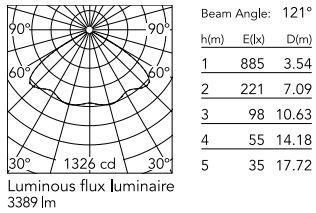

Physical

Colour	Anthracite
Orientation	Adjustable
Longitudinal tilting (°)	90
Net weight (kg)	5.1
Package height (mm)	140
Package width (mm)	535
Package length (mm)	200
Package volume (m3)	0.01
IP internal	65

Download

[Mounting instructions](#)  ZIP

Photometric Files

[LDT / IES](#)  ZIP

Technical Drawings

[2D](#)  ZIP

[3D](#)  ZIP

Schematic light drawing

Photometric

Light distribution	Symmetric
CCT (K)	2700
CRI>	80
Beam angle C0-180 (°)	120
Beam angle C90-270 (°)	120
Extreme cut off	No

Electrical

Insulation class	I
Frequency (Hz)	50/60
Main voltage (Vac)	220-240
Power supply	Integrated
Dimmable	No
Power supply type	Non Dimmable
Dimming interface	Not Dimmable
Emergency	No