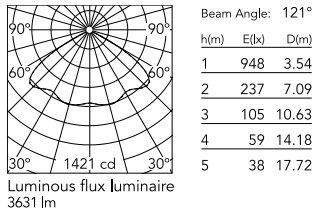

Physical

Colour	Anthracite
Orientation	Adjustable
Longitudinal tilting (°)	90
Net weight (kg)	5.1
Package height (mm)	140
Package width (mm)	535
Package length (mm)	200
Package volume (m3)	0.01
IP internal	65

Download

[Mounting instructions](#)  ZIP

Photometric Files

[LDT / IES](#)  ZIP

Technical Drawings

[2D](#)  ZIP

[3D](#)  ZIP

Schematic light drawing

Photometric

Light distribution	Symmetric
CCT (K)	3000
CRI>	80
Beam angle C0-180 (°)	120
Beam angle C90-270 (°)	120
Extreme cut off	No

Electrical

Insulation class	I
Frequency (Hz)	50/60
Main voltage (Vac)	220-240
Power supply	Integrated
Dimmable	No
Power supply type	Non Dimmable
Dimming interface	Not Dimmable
Emergency	No