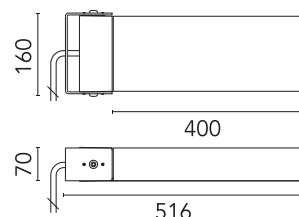

FLOS

FA53907533 Anthracite

Dooku 400 Wall Symmetric Optic NEW

Designed by FLOS Outdoor, 2014

LED source included. Integrated power supply 220-240V ON/OFF and dimmable 1-10V or DALI. Fixing bracket included. Equipped with a 400mm protruding neoprene cable section and IP68 connectors. Smart-City version available upon request.

Are you a professional and your project needs consulting and support?

[BOOK AN APPOINTMENT](#)

Main specifications

EAN	8054793682495
Mounting	Wall
Environments	Outdoor wet location
Light source type	LED
Light sources included	Yes
LED type	Power LED
Number of lamps	1
Power (W)	34
System power (W)	39
Source flux (lm)	4416
Lumen Output (lm)	3198

Physical

Colour	Anthracite
Orientation	Adjustable
Longitudinal tilting (°)	90
Net weight (kg)	5.1
Package height (mm)	140
Package width (mm)	535
Package length (mm)	200
Package volume (m3)	0.01
IP internal	65