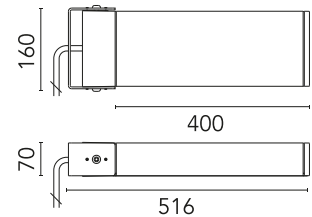

LED source included. Integrated power supply 220-240V ON/OFF and dimmable 1-10V or DALI. Fixing bracket included. Equipped with a 400mm protruding neoprene cable section and IP68 connectors. Smart-City version available upon request.

Are you a professional and your project needs consulting and support?

[BOOK AN APPOINTMENT](#)